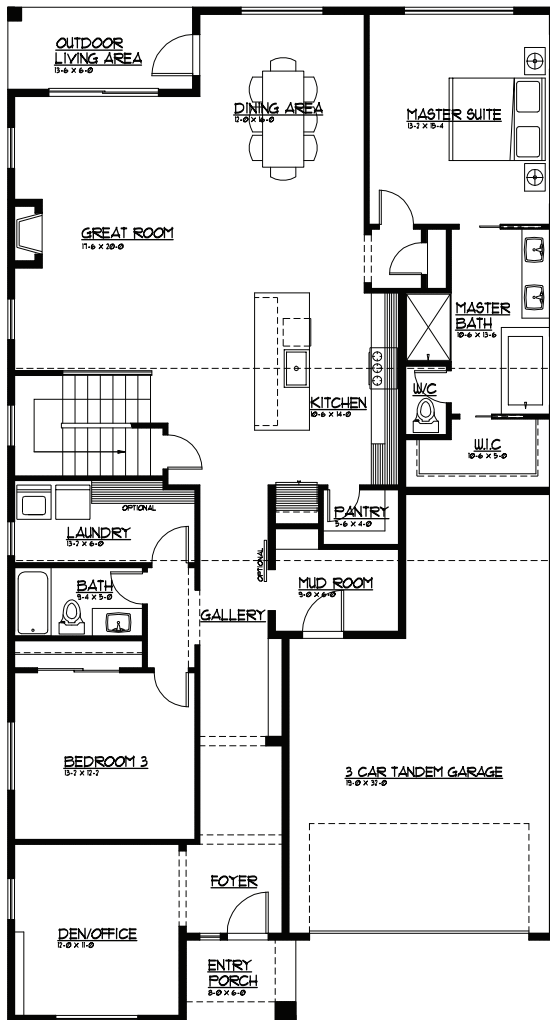

2,652 Sq Ft.

Rambler - 3 Beds / Den / 2 Baths / 3 Car Tandem

Elevation A - FARMHOUSE

MAIN LEVEL FLOOR PLAN

UPPER LEVEL FLOOR PLAN

JK MONARCH FINE HOMES

JK Monarch seeks to constantly improve our homes, and to that end we reserve the right to change features, brand names, dimensions, architectural details, and designs. This document is for illustrative purposes and drawings are not to scale. Finishes, styles, and amenities shown may not be included, even under signed contract.