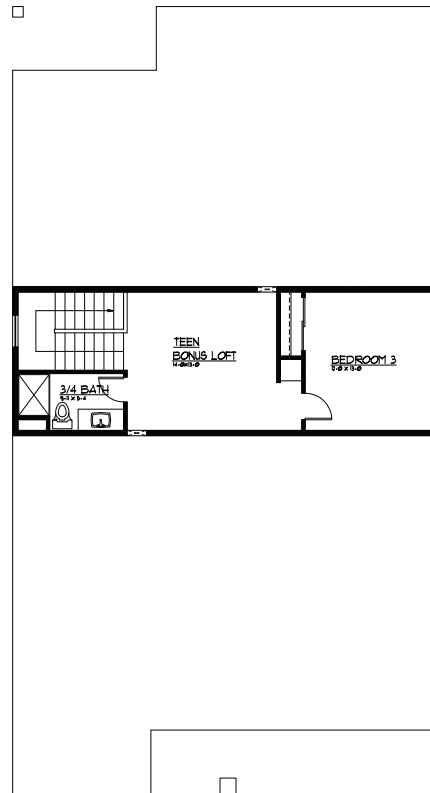

2,652 Sq Ft.

Rambler - 3 Beds / Den / 2 Baths / 3 Car Tandem

Elevation A - FARMHOUSE

MAIN LEVEL FLOOR PLAN

UPPER LEVEL FLOOR PLAN

JK MONARCH FINE HOMES

JK Monarch seeks to constantly improve our homes, and to that end we reserve the right to change features, brand names, dimensions, architectural details, and designs. This document is for illustrative purposes and drawings are not to scale. Finishes, styles, and amenities shown may not be included, even under signed contract.