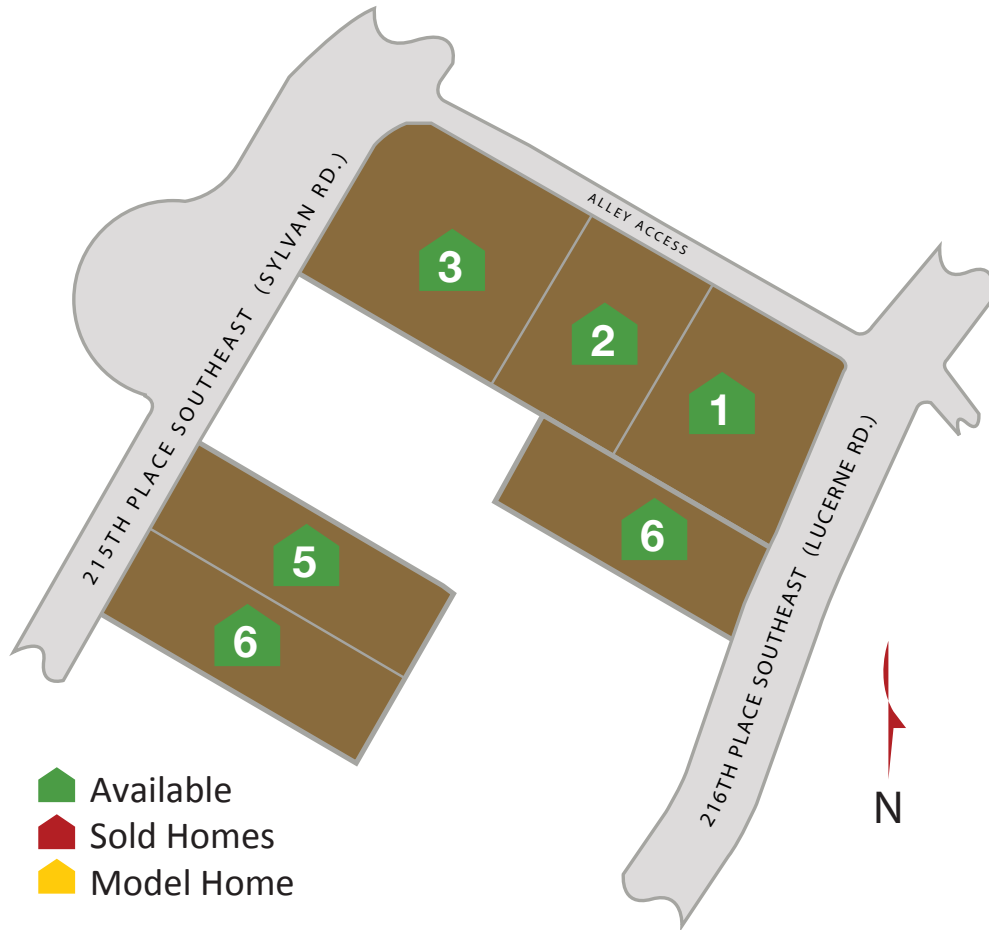

**JK MONARCH**  
FINE HOMES

COMMUNITY PLAT MAP — THE COLLECTION

Document last updated: **Nov 10th, 2020**

**HOURS:** By Appointment

FOR SALES INFORMATION

Carla Clark (206) 478-4525  
eMail: carla@results.team