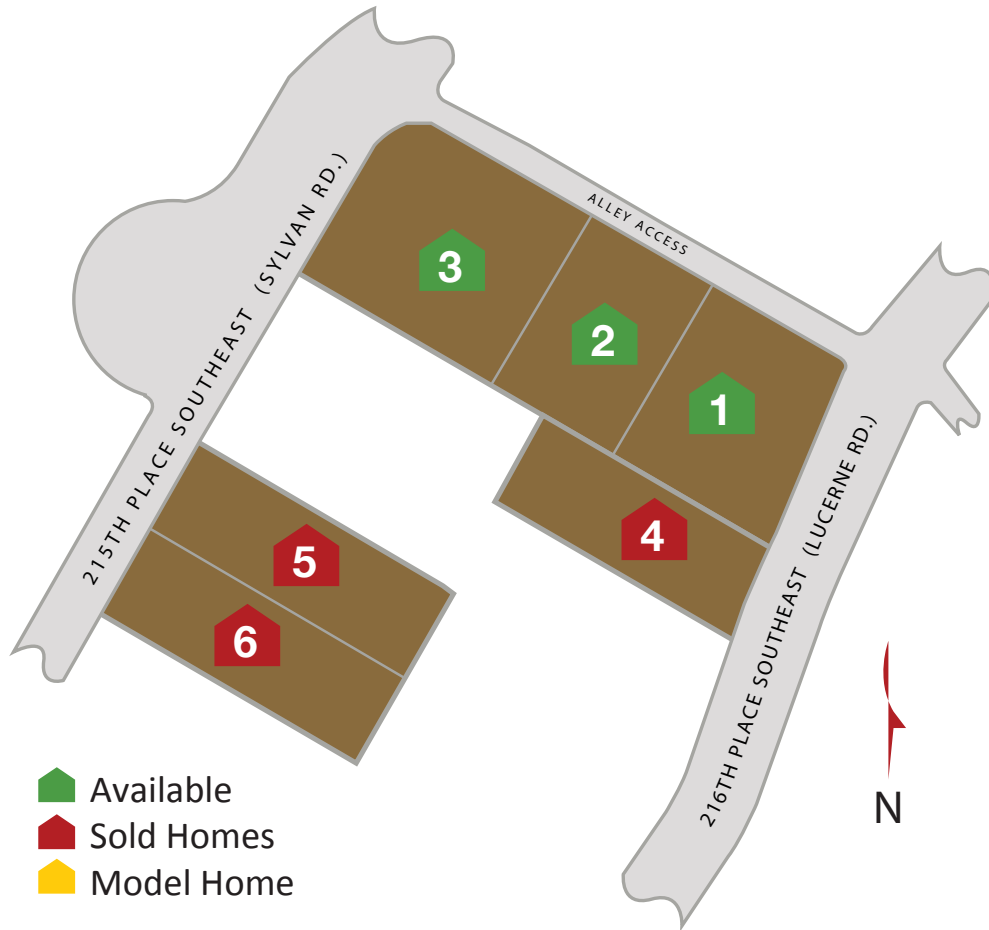

**JK MONARCH**  
FINE HOMES

COMMUNITY PLAT MAP — THE COLLECTION

Document last updated: **Jan 18th, 2021**

**HOURS:** By Appointment

FOR SALES INFORMATION

Carla Clark (206) 478-4525  
eMail: carla@results.team