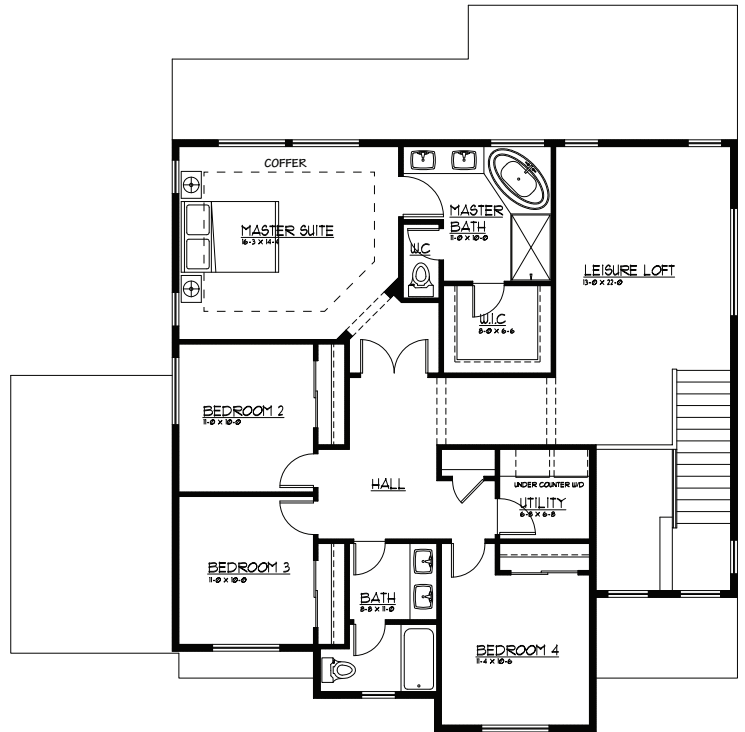

2,908 Square Feet

AVAILABLE ELEVATION

Mt Hutton

Earlston

Cordova

5 Bedrooms, 3 Baths, 3 Car Garage

MAIN LEVEL FLOOR PLAN

UPPER LEVEL FLOOR PLAN