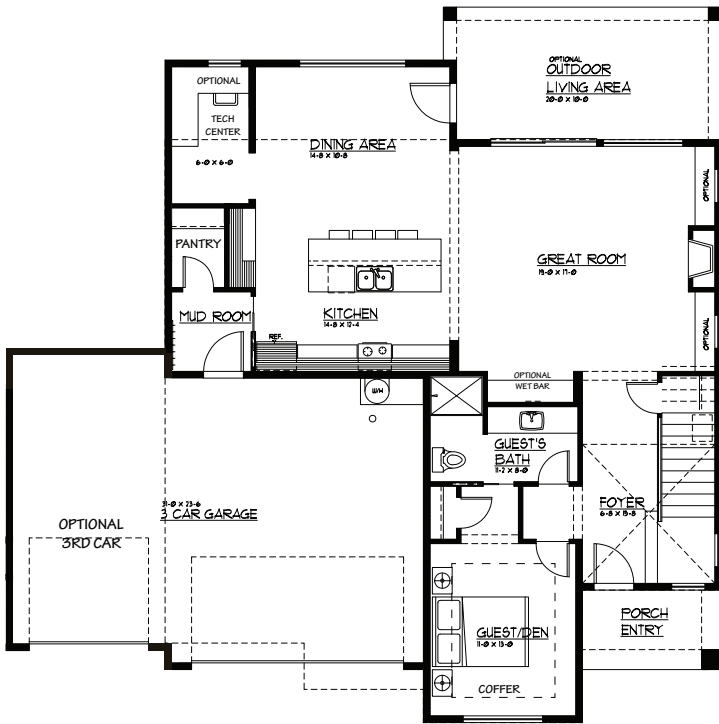

2,908 Square Feet

AVAILABLE ELEVATION

Mt Hutton

Earlston

Cordova

5 Bedrooms, 3 Baths, 3 Car Garage

MAIN LEVEL FLOOR PLAN

UPPER LEVEL FLOOR PLAN