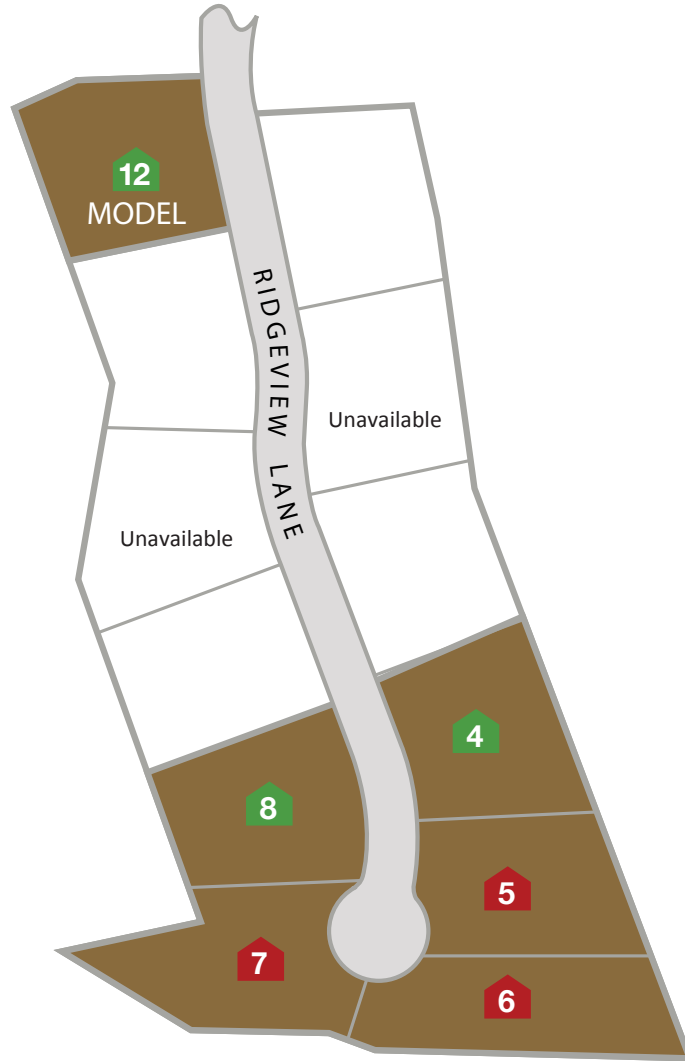

COMMUNITY PLAT MAP — RIDGEVIEW

-  Available
-  Sold Homes
-  Model Home

Document last updated: **April 9th, 2020**

www.RCSothebysRealty.com

KHEA LONGAN (509) 380-4834
eMail: khea@rcsothebysrealty.com

Retter & Company | **Sotheby's**
INTERNATIONAL REALTY