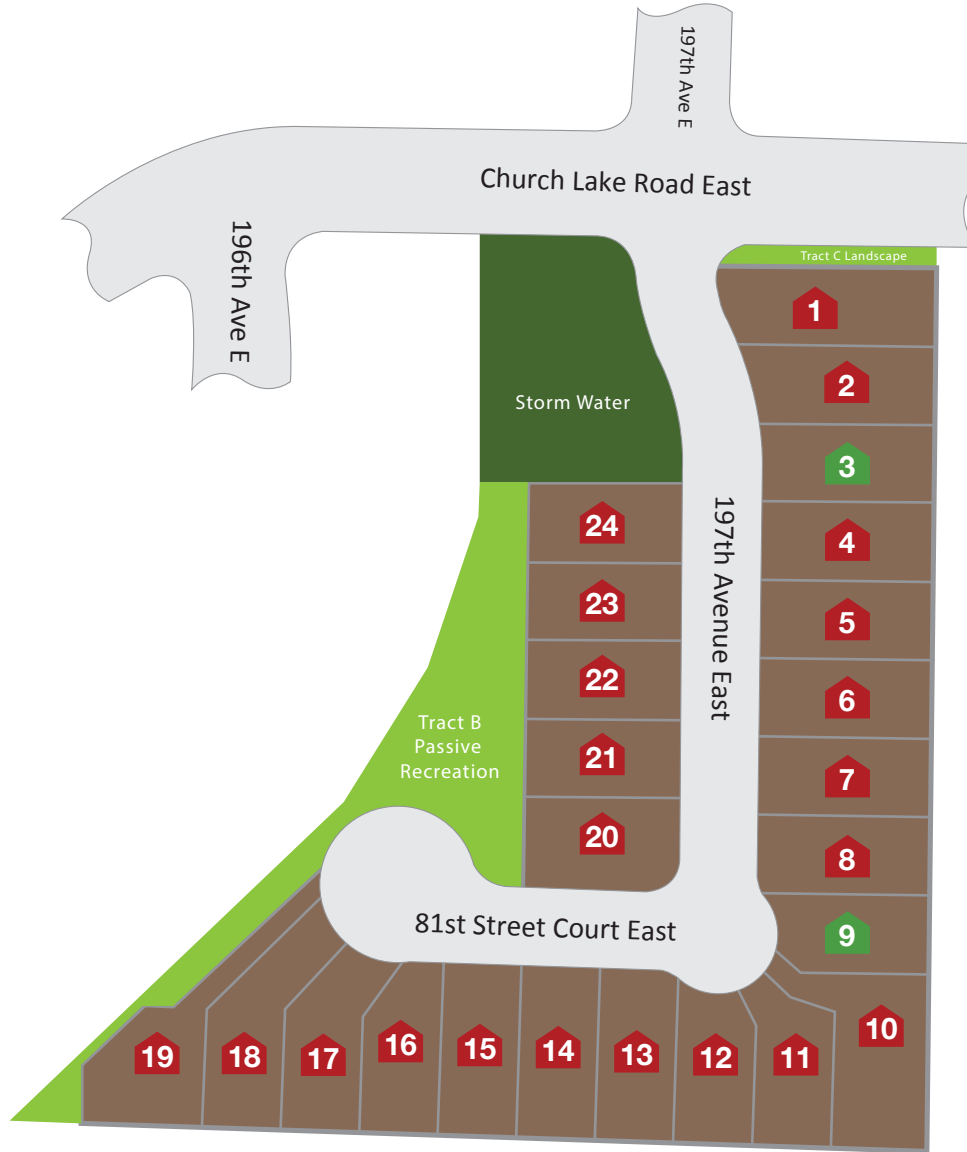

JK MONARCH
FINE HOMES

COMMUNITY PLAT MAP – CHURCH LAKE ESTATES

Document last updated: **August 5th, 2021**

FOR SALES INFORMATION

DENISE TAYLOR (253) 312.2134
eMail: churchlake@hometeamnw.com

Home Team
NORTHWEST
Your trusted name in real estate

JK MONARCH
FINE HOMES

JK Monarch seeks to constantly improve our homes, and to that end we reserve the right to change features, brand names, dimensions, architectural details, and designs. This document is for illustrative purposes and drawings are not to scale. Finishes, styles, and amenities shown may not be included, even under signed contract.

Mailing Address. P.O. Box 188 . Puyallup, Washington 98371 | phone. 253.840.5660

JKMONARCH.COM