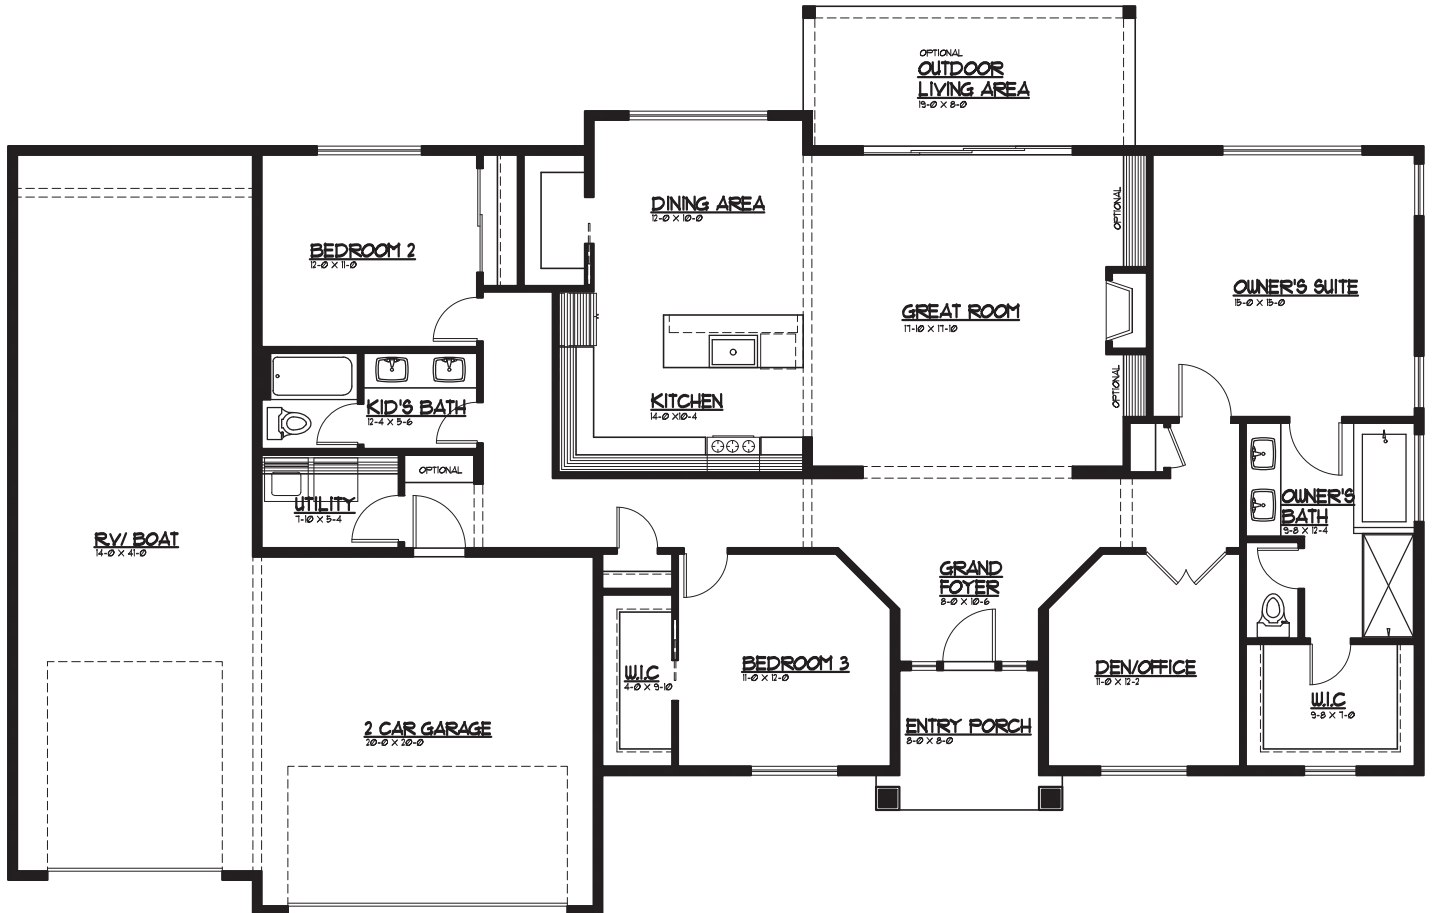

# 2,146 Sq Ft.

Rambler - 3 bedrooms | den/office | 2 baths | 2 car garage | RV bay

## Elevation A

NW FARMHOUSE

MAIN LEVEL FLOOR PLAN

**JK MONARCH**  
FINE HOMES

JK Monarch seeks to constantly improve our homes, and to that end we reserve the right to change features, brand names, dimensions, architectural details, and designs. This document is for illustrative purposes and drawings are not to scale. Finishes, styles, and amenities shown may not be included, even under signed contract.