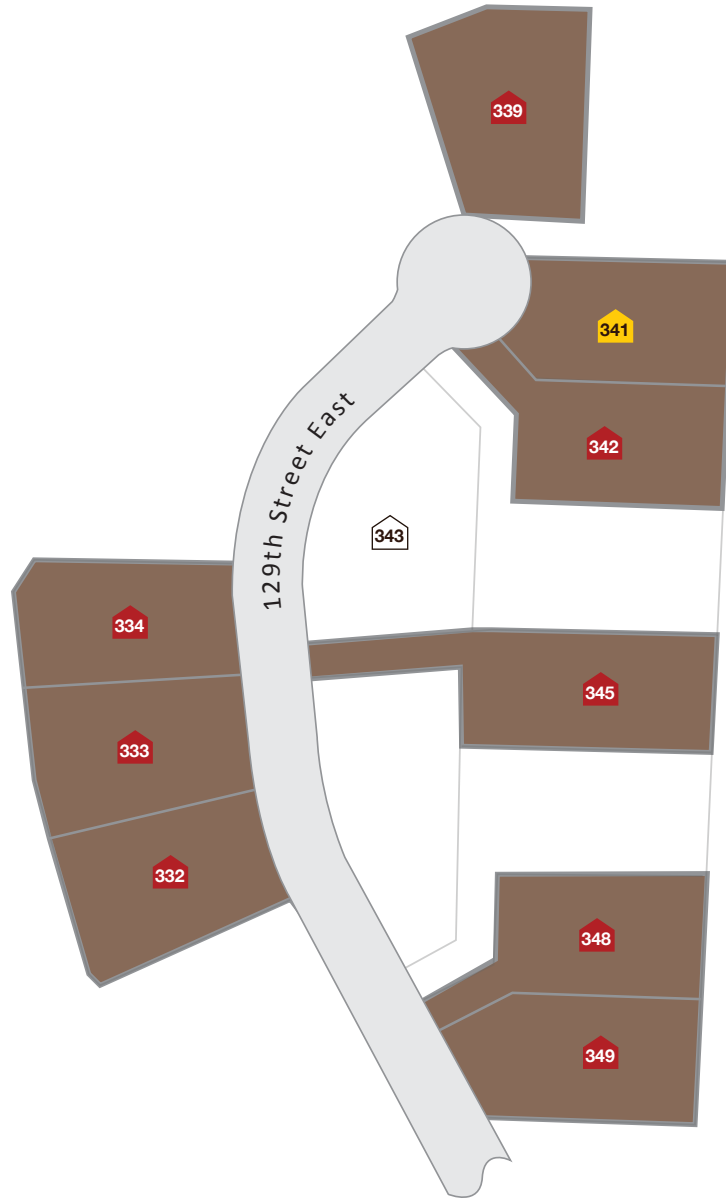

**JK MONARCH**  
FINE HOMES

COMMUNITY PLAT MAP – EAGLE RIDGE at TEHALEH

- Pre-Sale Opportunities
- Available Homes
- Sold Homes
- Model Home

Document last updated: **Oct 25th, 2021**

FOR SALES INFORMATION