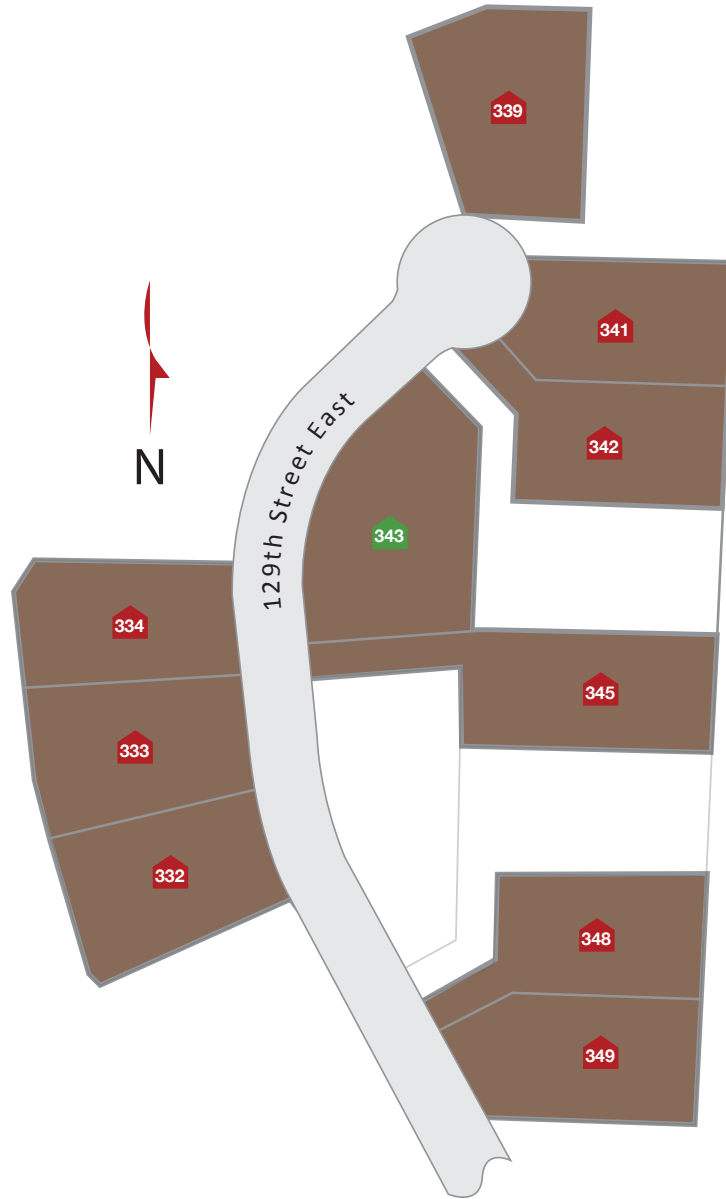

**JK MONARCH**  
FINE HOMES

COMMUNITY PLAT MAP – EAGLE RIDGE at TEHALEH

- Pre-Sale Opportunities
- Available Homes
- Sold Homes
- Model Home

Document last updated: **May 20th, 2022**

FOR SALES INFORMATION