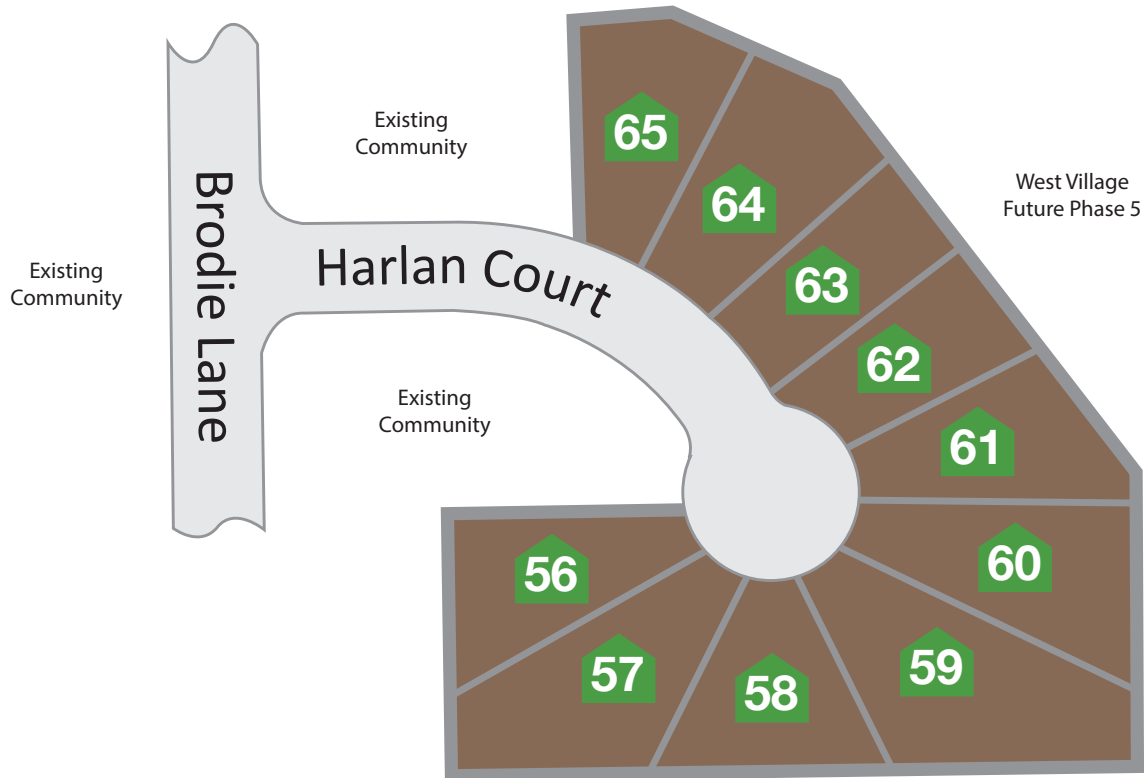

**JK MONARCH**  
FINE HOMES

COMMUNITY PLAT MAP – WEST VILLAGE

-  Available
-  Sold Homes
-  Model Home

Document last updated: Dec 29th, 2021

MODEL HOME HOURS: TBD.

[www.RCSothebysRealty.com](http://www.RCSothebysRealty.com)