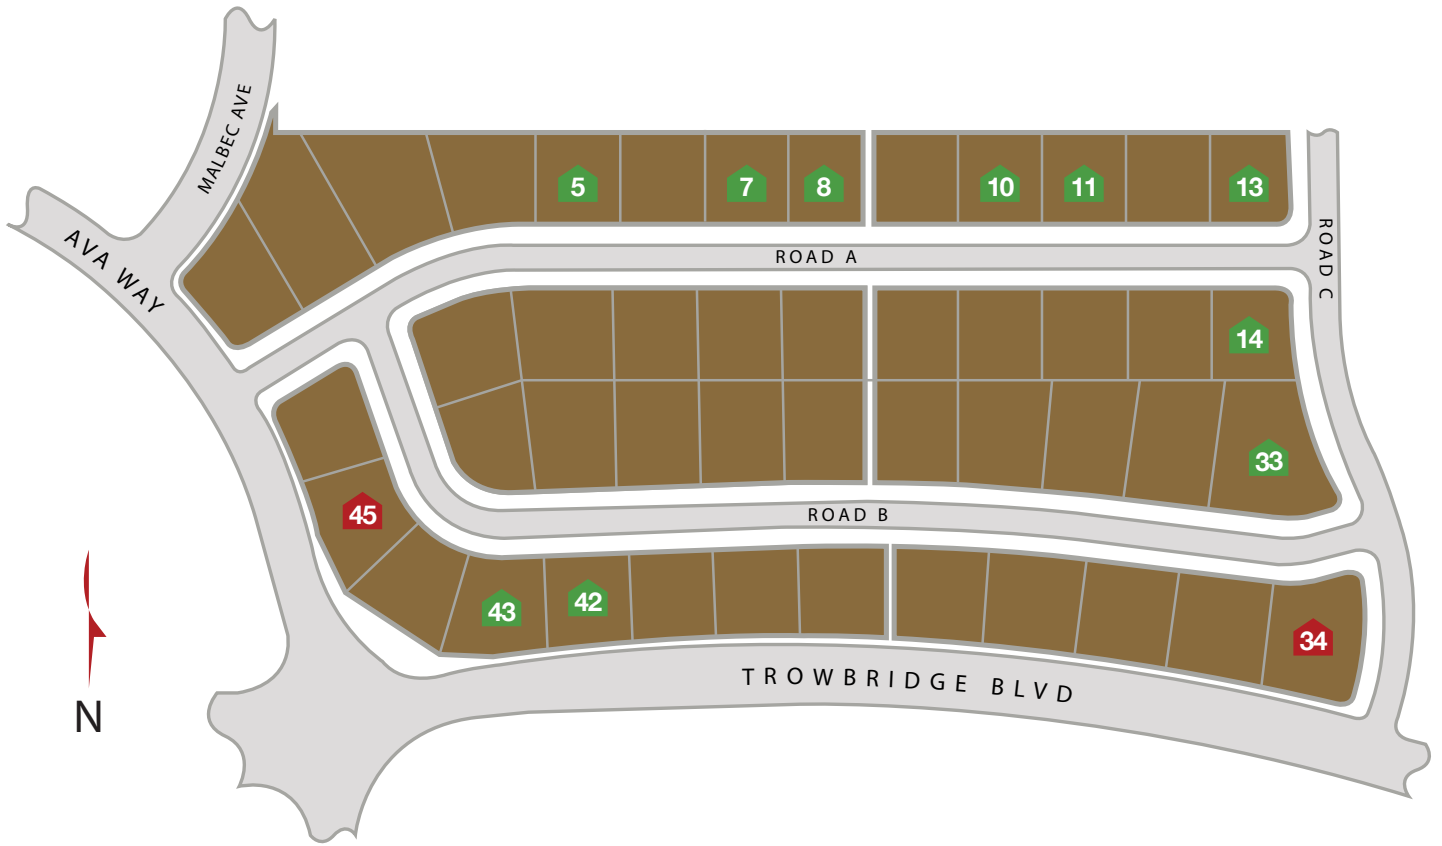

JK MONARCH

FINE HOMES

COMMUNITY PLAT MAP – WEST VINEYARDS

-  Available
-  Sold Homes
-  Model Home

Document last updated: Aug 16th, 2022

www.RCSothebysRealty.com

KHEA LONGAN (509) 380-4834
eMail: khea@rcsothebysrealty.com