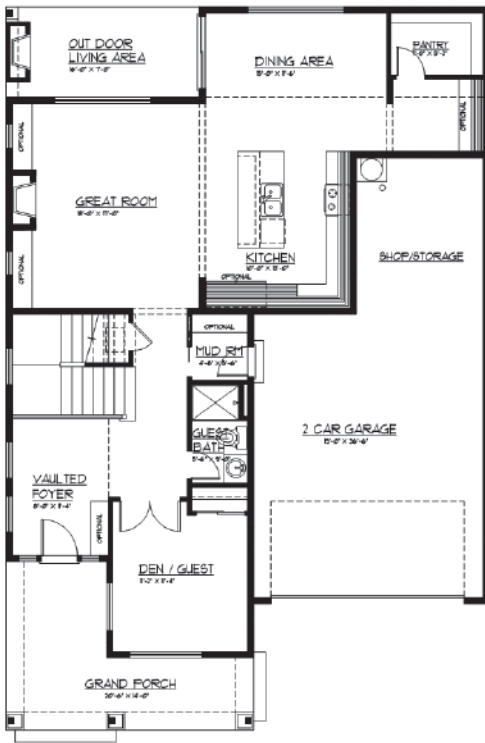

# Sully's Glen #25 - 3,234 Sq Ft.

5 Bedrooms (Includes Den/Guest) | Leisure Loft | 2.75 Bathrooms | 2 Car + Storage

## Elevation B

Full Modern

MAIN LEVEL FLOOR PLAN

2ND LEVEL FLOOR PLAN

3RD LEVEL FLOOR PLAN

**JK MONARCH**  
FINE HOMES

JK Monarch seeks to constantly improve our homes, and to that end we reserve the right to change features, brand names, dimensions, architectural details, and designs. This document is for illustrative purposes and drawings are not to scale. Finishes, styles, and amenities shown may not be included, even under signed contract.