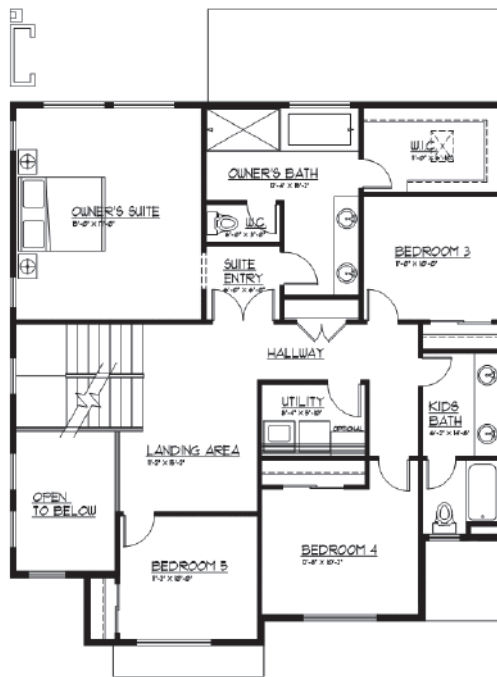

# Sully's Glen #25 - 3,234 Sq Ft.

5 Bedrooms (Includes Den/Guest) | Leisure Loft | 2.75 Bathrooms | 2 Car + Storage

## Elevation B

Full Modern

MAIN LEVEL FLOOR PLAN

2ND LEVEL FLOOR PLAN

3RD LEVEL FLOOR PLAN

**JK MONARCH**  
FINE HOMES

JK Monarch seeks to constantly improve our homes, and to that end we reserve the right to change features, brand names, dimensions, architectural details, and designs. This document is for illustrative purposes and drawings are not to scale. Finishes, styles, and amenities shown may not be included, even under signed contract.