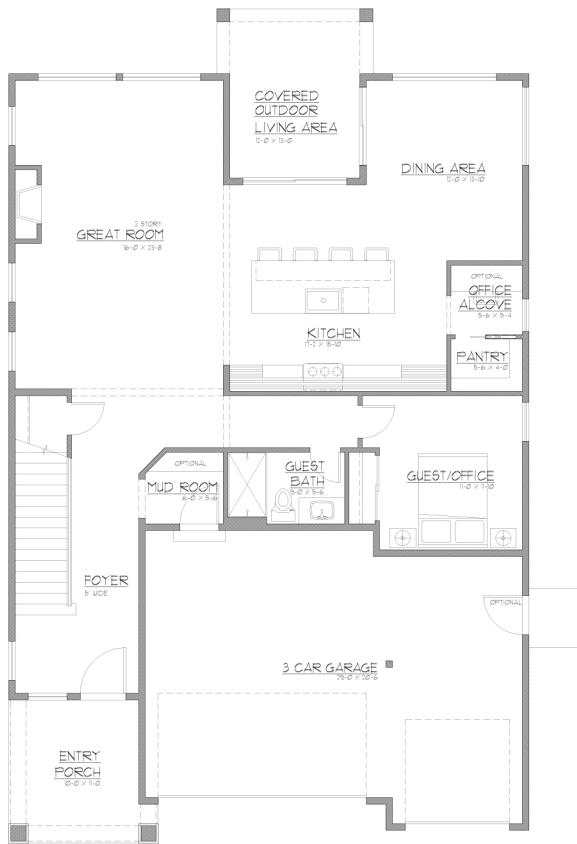

# Rosenbauer Lane Lot 2 - 3094 Sq Ft

5 Bedrooms includes Guest/Office | Play Space | 2.75 Baths | 3 Car Garage

## Elevation B

### Full Modern

MAIN LEVEL FLOOR PLAN

UPPER FLOOR PLAN

**JK MONARCH**  
FINE HOMES

JK Monarch seeks to constantly improve our homes, and to that end we reserve the right to change features, brand names, dimensions, architectural details, and designs. This document is for illustrative purposes and drawings are not to scale. Finishes, styles, and amenities shown may not be included, even under signed contract.