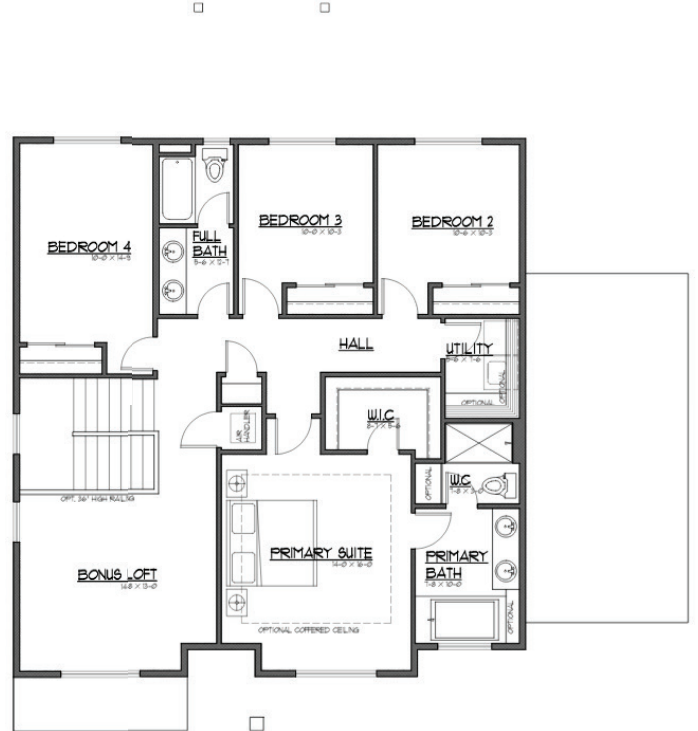

# 2540 Sq Ft.

MOUNTAIN GLEN

4 Bedrooms plus Den | Bonus Loft | 2.75 Baths | Covered Outdoor Living | 3 Car Garage

### Elevation A

Modern Farmhouse

### Elevation B

Modern Farmhouse

### Elevation C

Craftsman

1ST FLOOR

2ND FLOOR

JK Monarch seeks to constantly improve our homes, and to that end we reserve the right to change features, brand names, dimensions, architectural details, and designs. This document is for illustrative purposes and drawings are not to scale. Finishes, styles, and amenities shown may not be included, even under signed contract.