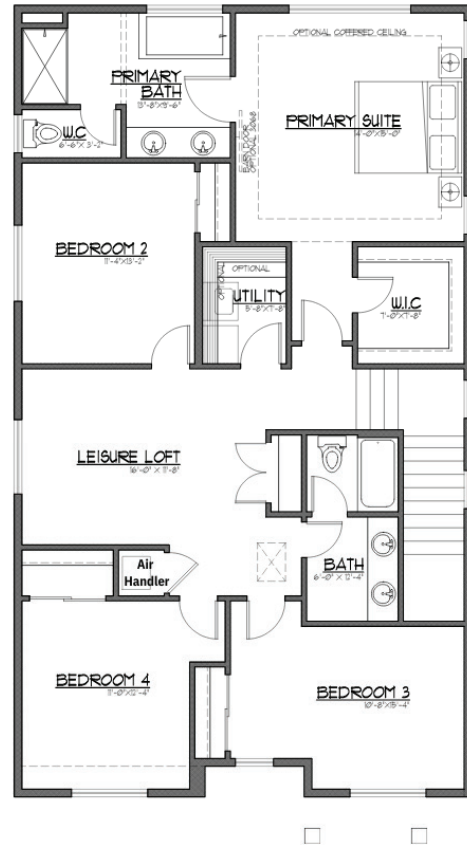

# 2418 Sq Ft.

## Rosemary's Glade #3

4 Bedrooms | 2.5 Bathroom | Leisure Loft | Covered Outdoor Living | 2 Car Garage

# Elevation B

FULL MODERN

Main Level Floor Plan

Upper Level Floor Plan

**JK MONARCH**  
FINE HOMES

JK Monarch seeks to constantly improve our homes, and to that end we reserve the right to change features, brand names, dimensions, architectural details, and designs. This document is for illustrative purposes and drawings are not to scale. Finishes, styles, and amenities shown may not be included, even under signed contract.