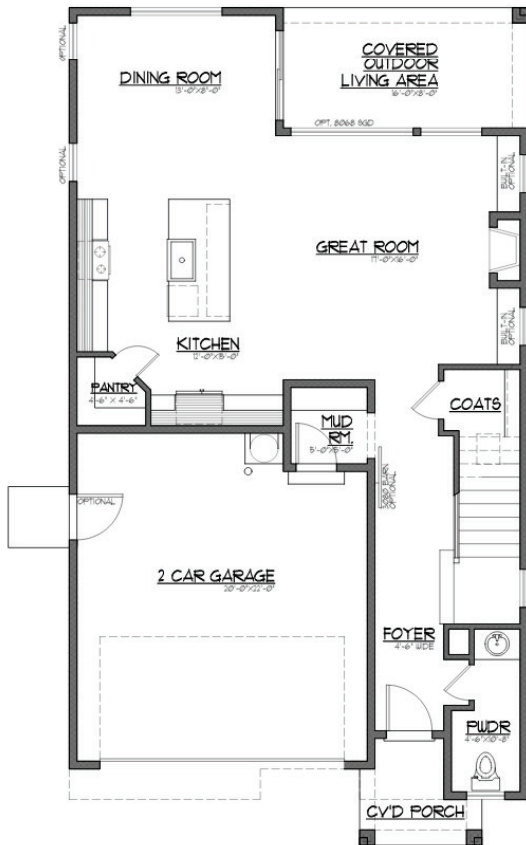

# 2418 Sq Ft.

## Rosemary's Glade #3

4 Bedrooms | 2.5 Bathroom | Leisure Loft | Covered Outdoor Living | 2 Car Garage

# Elevation B

FULL MODERN

Main Level Floor Plan

Upper Level Floor Plan

**JK MONARCH**  
FINE HOMES

JK Monarch seeks to constantly improve our homes, and to that end we reserve the right to change features, brand names, dimensions, architectural details, and designs. This document is for illustrative purposes and drawings are not to scale. Finishes, styles, and amenities shown may not be included, even under signed contract.