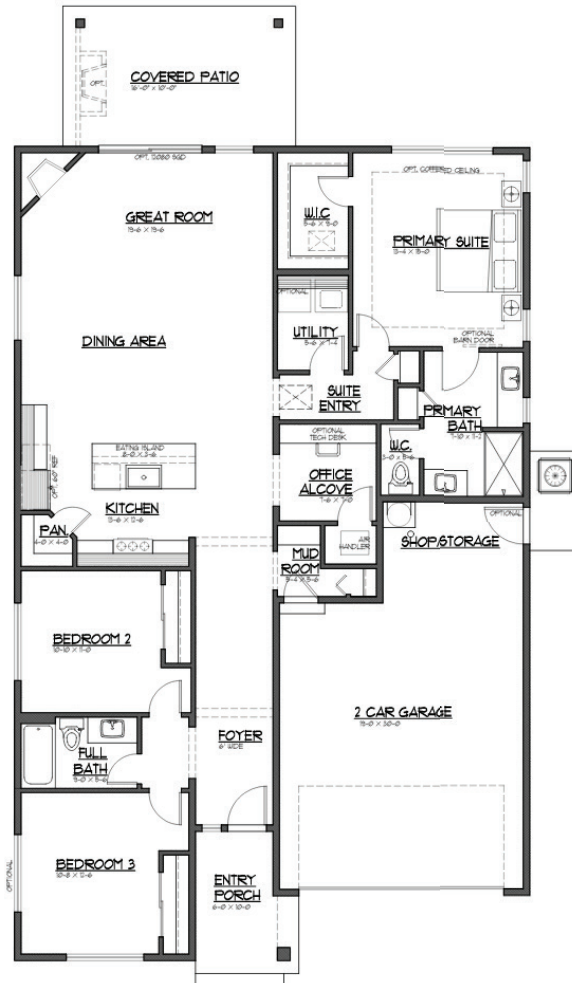

1825 Sq Ft.

Rambler | 3 Bedrooms | 2 Bathrooms | Covered Outdoor Living | 3 Car Garage with Shop/Storage

Elevation A

Modern Farmhouse

Elevation B

Modern Farmhouse

Elevation C

Craftsman

RAMBLER

MASTER PLAN
12/18/2023

JK Monarch seeks to constantly improve our homes, and to that end we reserve the right to change features, brand names, dimensions, architectural details, and designs. This document is for illustrative purposes and drawings are not to scale. Finishes, styles, and amenities shown may not be included, even under signed contract.