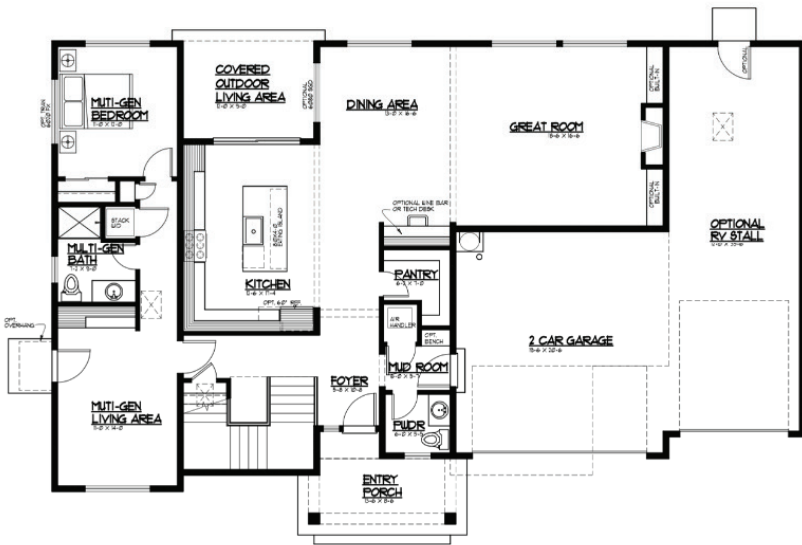

# 3297 Sq Ft

5 Bedrooms included Multi-Gen | 3.5 Bathrooms | Leisure Loft | 2 Car Garage + RV Bay

**A Elevation**  
Modern Farmhouse

**C Elevation**  
Craftsman

**MAIN LEVEL FLOOR PLAN**

MASTER PLAN  
12/05/2023

**UPPER LEVEL FLOOR PLAN**

MASTER PLAN  
12/05/2023

**JK MONARCH**  
FINE HOMES

JK Monarch seeks to constantly improve our homes, and to that end we reserve the right to change features, brand names, dimensions, architectural details, and designs. This document is for illustrative purposes and drawings are not to scale. Finishes, styles, and amenities shown may not be included, even under signed contract.