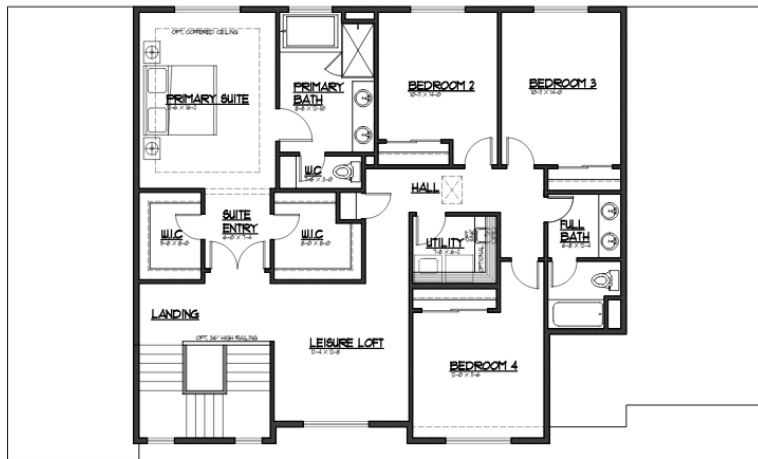

# 3297 Sq Ft

5 Bedrooms included Multi-Gen | 3.5 Bathrooms | Leisure Loft | 2 Car Garage + RV Bay

**A Elevation**  
Modern Farmhouse

**C Elevation**  
Craftsman

**MAIN LEVEL FLOOR PLAN**

MASTER PLAN  
12/05/2023

**UPPER LEVEL FLOOR PLAN**

MASTER PLAN  
12/05/2023

**JK MONARCH**  
FINE HOMES

JK Monarch seeks to constantly improve our homes, and to that end we reserve the right to change features, brand names, dimensions, architectural details, and designs. This document is for illustrative purposes and drawings are not to scale. Finishes, styles, and amenities shown may not be included, even under signed contract.