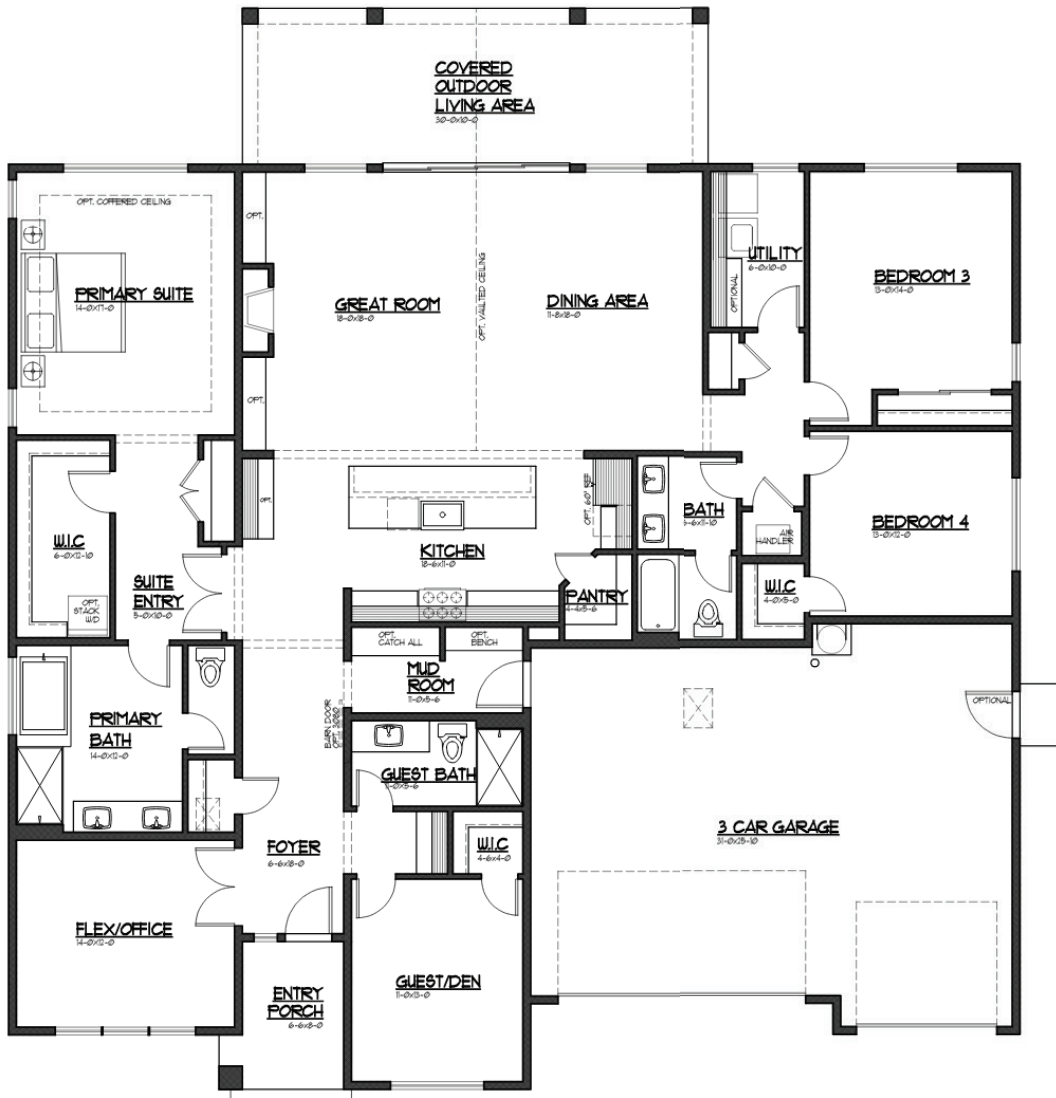

2840 Sq Ft

4 Bedrooms includes Den/Guest | Flex/Office | 2.75 Bathrooms | Covered Outdoor Living | 3 Car Garage

Elevation D

STUCCO

Rambler

JK MONARCH
FINE HOMES

JK Monarch seeks to constantly improve our homes, and to that end we reserve the right to change features, brand names, dimensions, architectural details, and designs. This document is for illustrative purposes and drawings are not to scale. Finishes, styles, and amenities shown may not be included, even under signed contract.