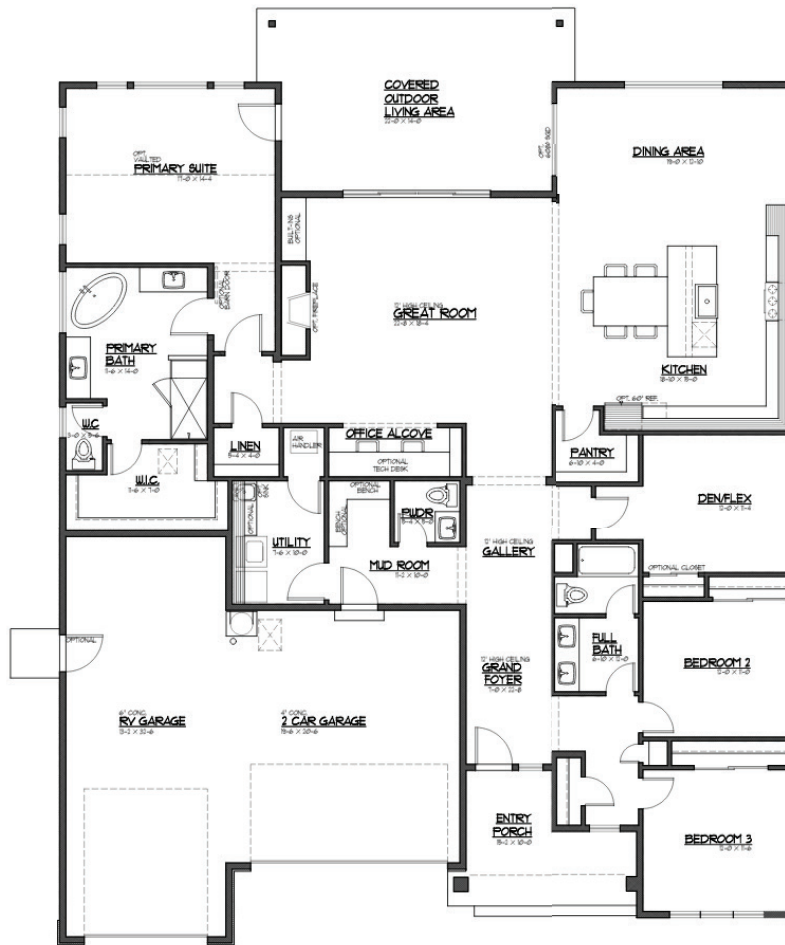

# 2850 Sq Ft.

Rambler | 4 Bedrooms includes Den/Flex | 2.5 Baths | Covered Outdoor Living | 2 Car + RV Garage

### Elevation B

Modern Farmhouse

### Elevation C

Craftsman

RAMBLER

MASTER PLAN  
03/20/2024