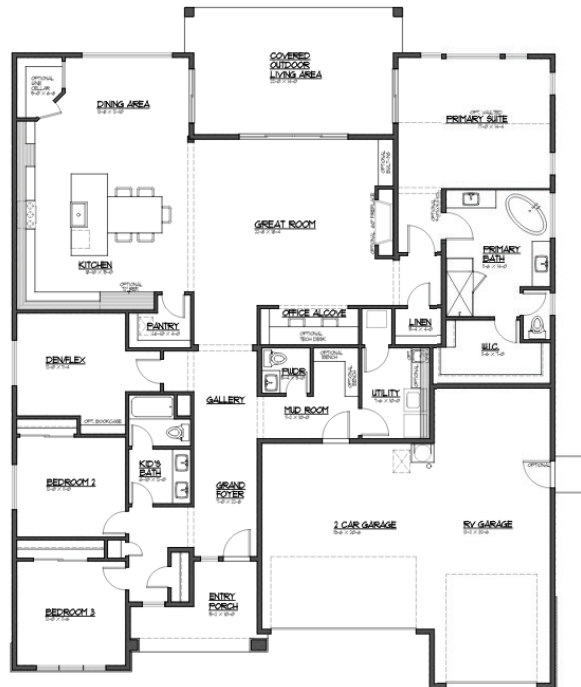

JK MONARCH

South Hill Estates 1-5

\$799,950.00

2850 Elevation C 2 Car + RV Garage
4865 S Reed St Kennewick

**MOVE IN
READY!**

RAMBLER

Visit WWW.JKMonarch.com or Contact Us for more information.

JK MONARCH
FINE HOMES

JK Monarch seeks to constantly improve our homes, and to that end we reserve the right to change features, brand names, dimensions, architectural details, and designs. This document is for illustrative purposes and drawings are not to scale. Finishes, styles, and amenities shown may not be included, even under signed contract.