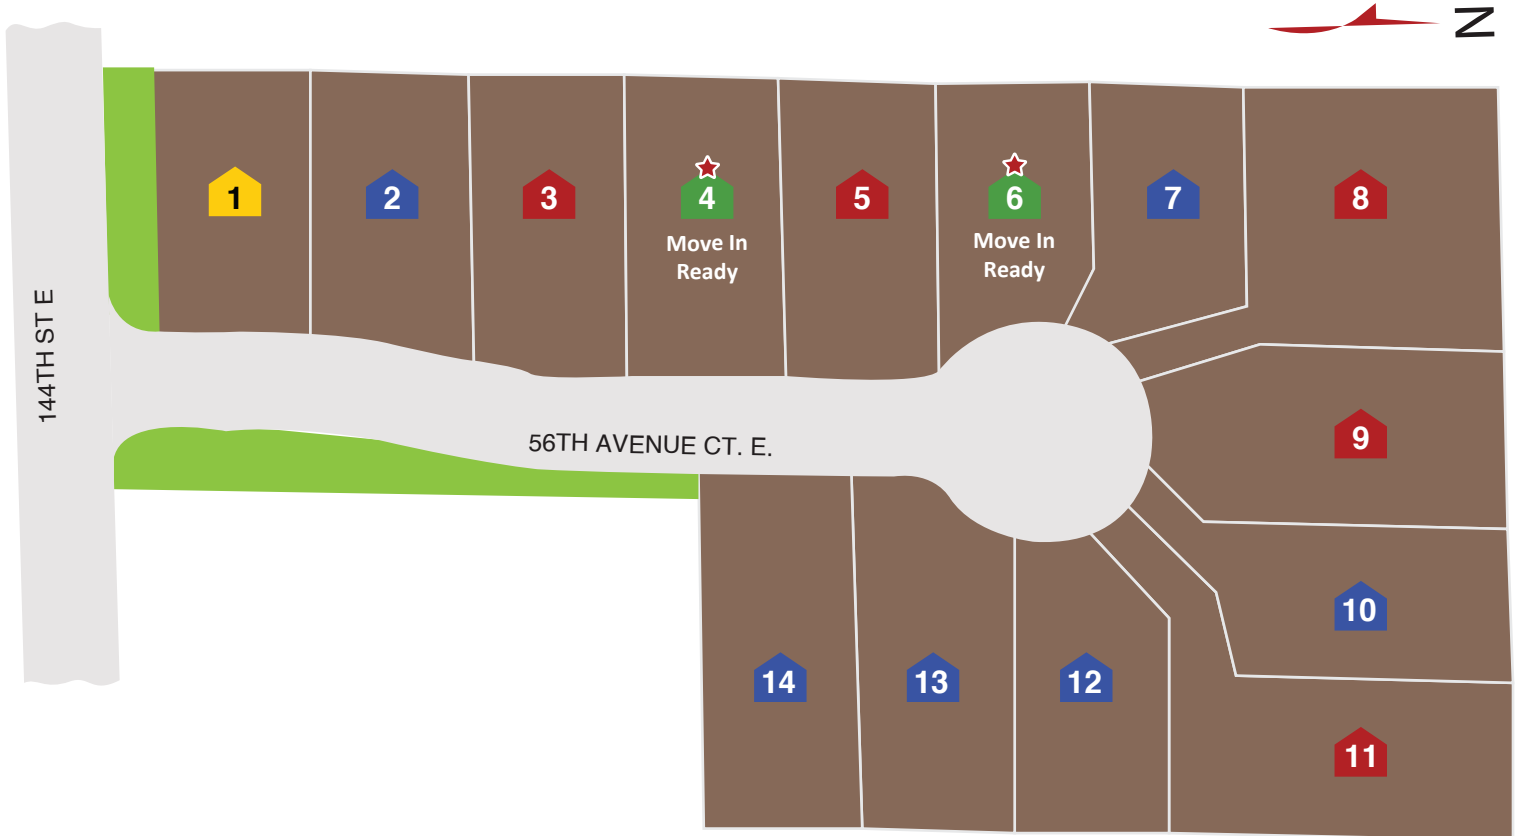

## COMMUNITY PLAT MAP — BIRCH - PUYALLUP, WA

-  Available Under Construction/Permitting
-  Available Presales
-  Sold Homes
-  Model Home
-  Move In Ready

**Birch Address: 5607 144th Street East Puyallup, WA 98373**