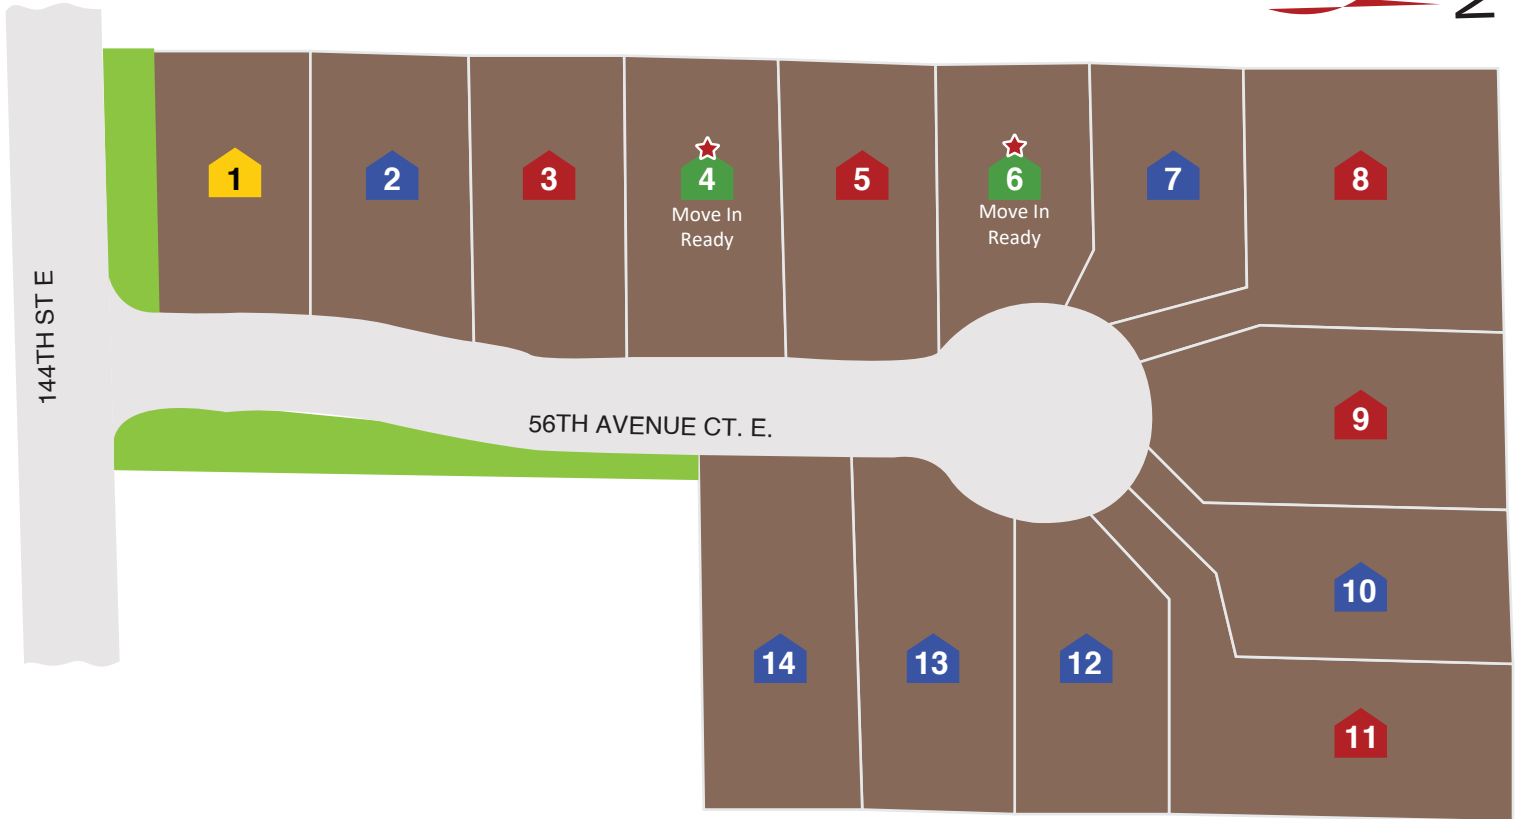

COMMUNITY PLAT MAP — BIRCH - PUYALLUP, WA

- Available Under Construction/Permitting
- Available Presales
- Sold Homes
- Model Home
- Move In Ready

Birch Address: 5607 144th Street East Puyallup, WA 98373