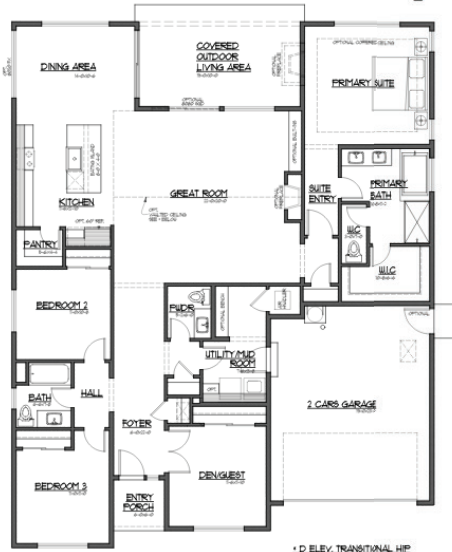

JK MONARCH

Mountain Glen #15

\$779,950.00

2286 C Elevation 2 Car Garage
15201 106th Ave E Puyallup

**MOVE IN
READY!**

This home has
builder upgrades
that include!

Black windows

Mud Bench

Coffer in Primary

Man Door

Rambler

MASTER PLAN
10/12/2023

Visit WWW.JKMonarch.com or Contact Us for more information.

JK MONARCH
FINE HOMES

JK Monarch seeks to constantly improve our homes, and to that end we reserve the right to change features, brand names, dimensions, architectural details, and designs. This document is for illustrative purposes and drawings are not to scale. Finishes, styles, and amenities shown may not be included, even under signed contract.