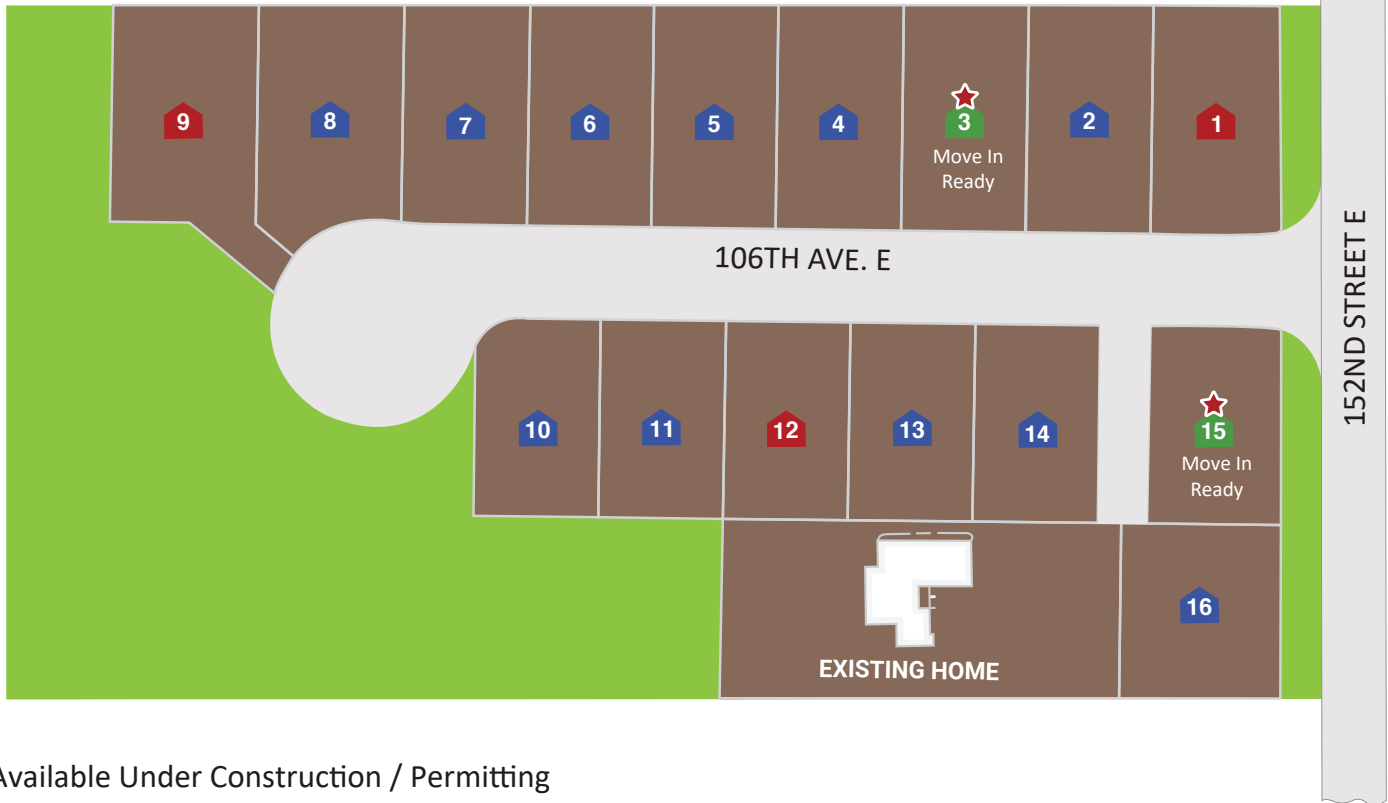

JK MONARCH
FINE HOMES

COMMUNITY PLAT MAP – MOUNTAIN GLEN – PUYALLUP, WA

-  Available Under Construction / Permitting
-  Available Presales
-  Sold Homes
-  Model Home
-  Move In Ready

Mountain Glen Address: 10608 152nd St E Puyallup, WA 98374