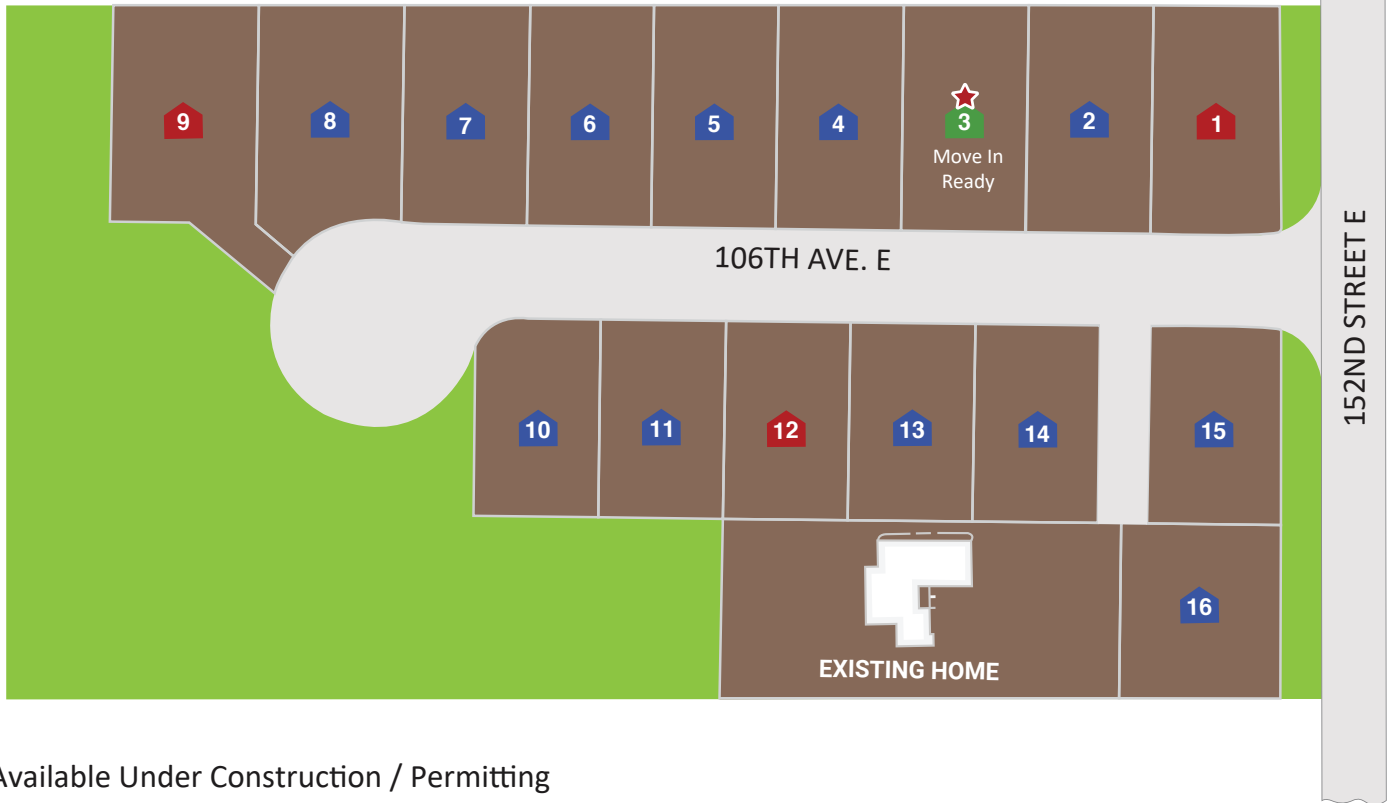

**JK MONARCH**  
FINE HOMES

COMMUNITY PLAT MAP – MOUNTAIN GLEN – PUYALLUP, WA

-  Available Under Construction / Permitting
-  Available Presales
-  Sold Homes
-  Model Home
-  Move In Ready

**Mountain Glen Address: 10608 152nd St E Puyallup, WA 98374**