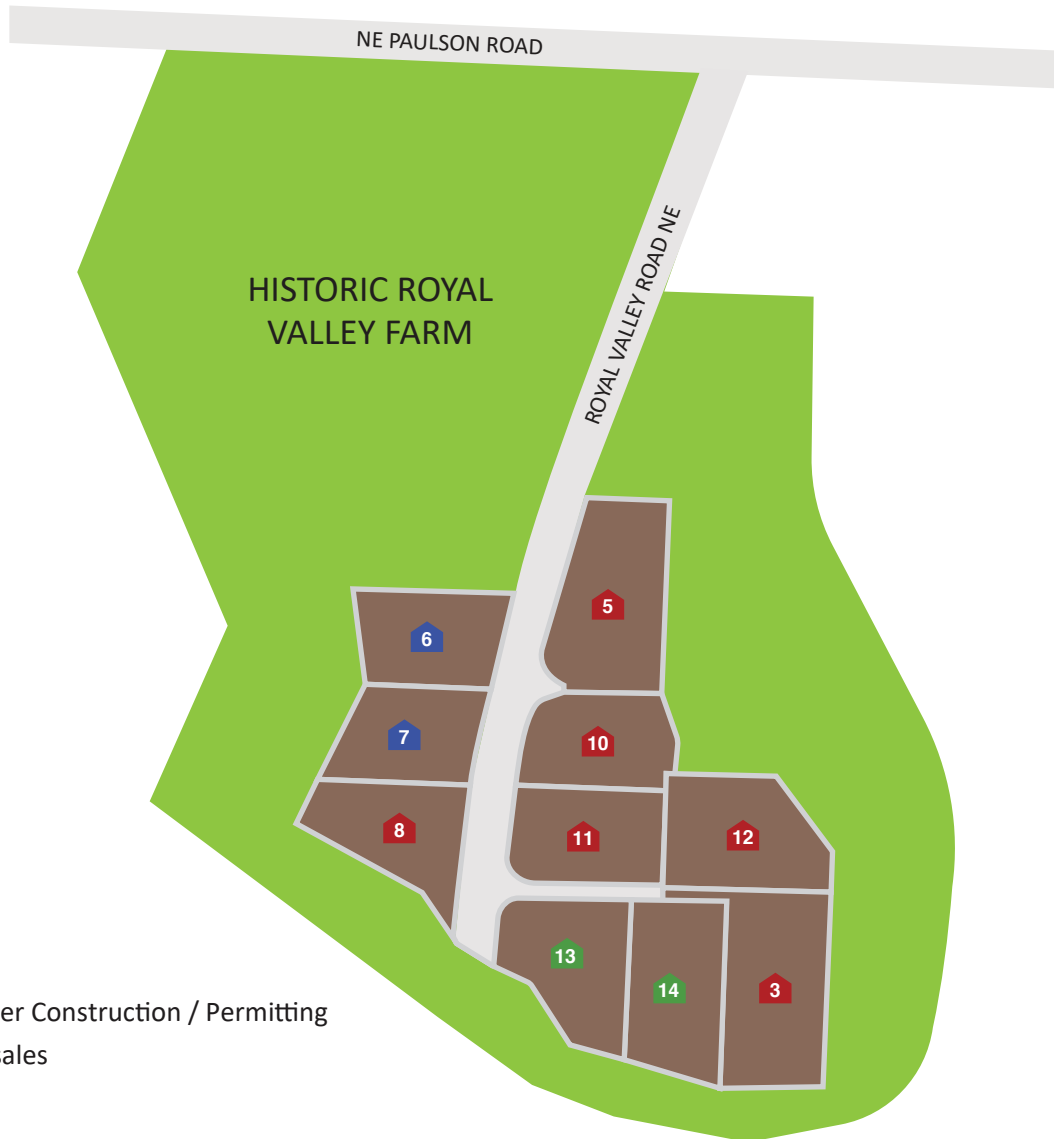

**JK MONARCH**  
FINE HOMES

COMMUNITY PLAT MAP – ROYAL VALLEY FARM

-  Available Under Construction / Permitting
-  Available Presales
-  Sold Homes
-  Model Home
-  Move In Ready

**COMMUNITY ADDRESS: 10373 Royal Valley Road NE**