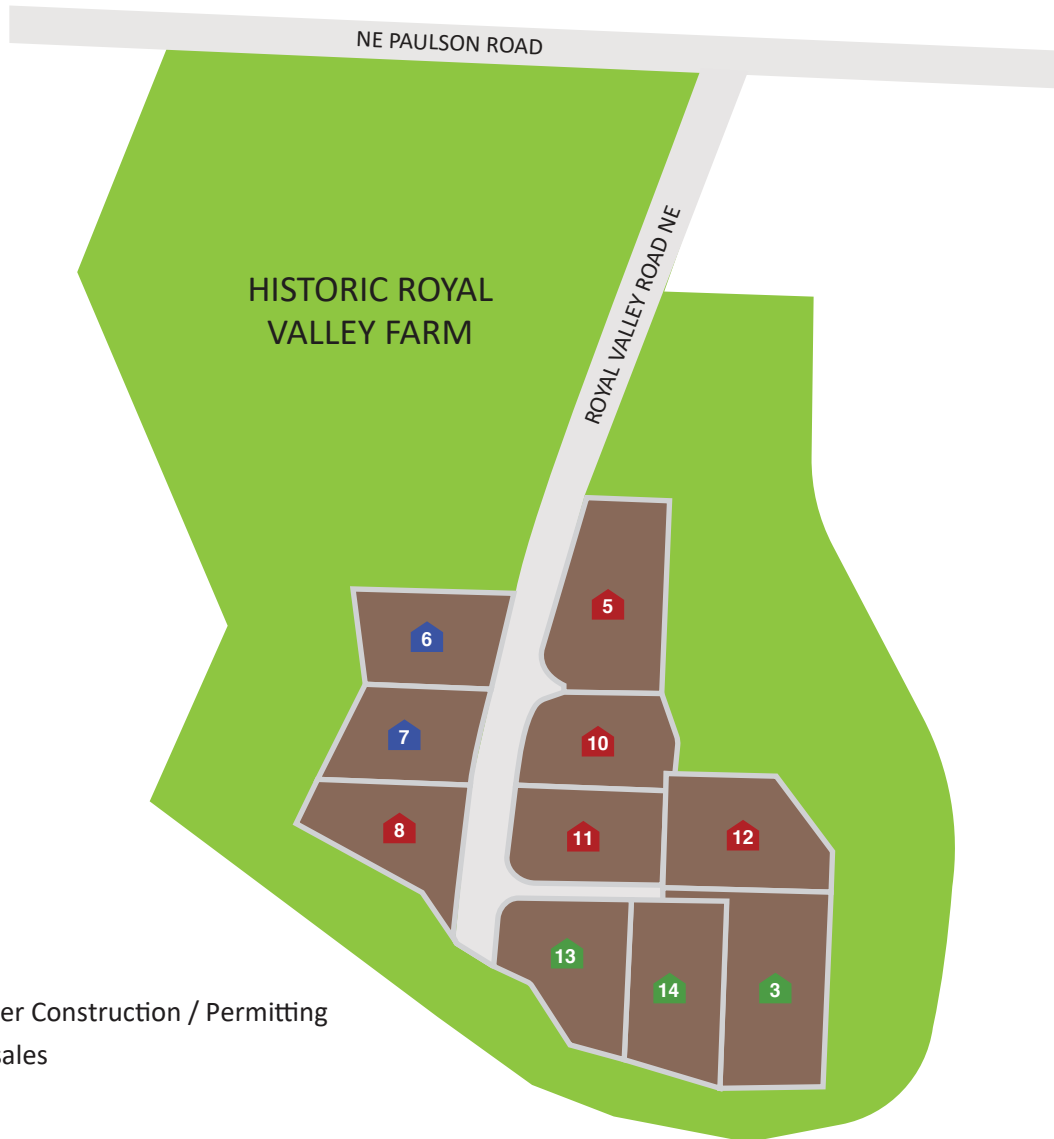

JK MONARCH
FINE HOMES

COMMUNITY PLAT MAP – ROYAL VALLEY FARM

-  Available Under Construction / Permitting
-  Available Presales
-  Sold Homes
-  Model Home
-  Move In Ready

COMMUNITY ADDRESS: 10373 Royal Valley Road NE