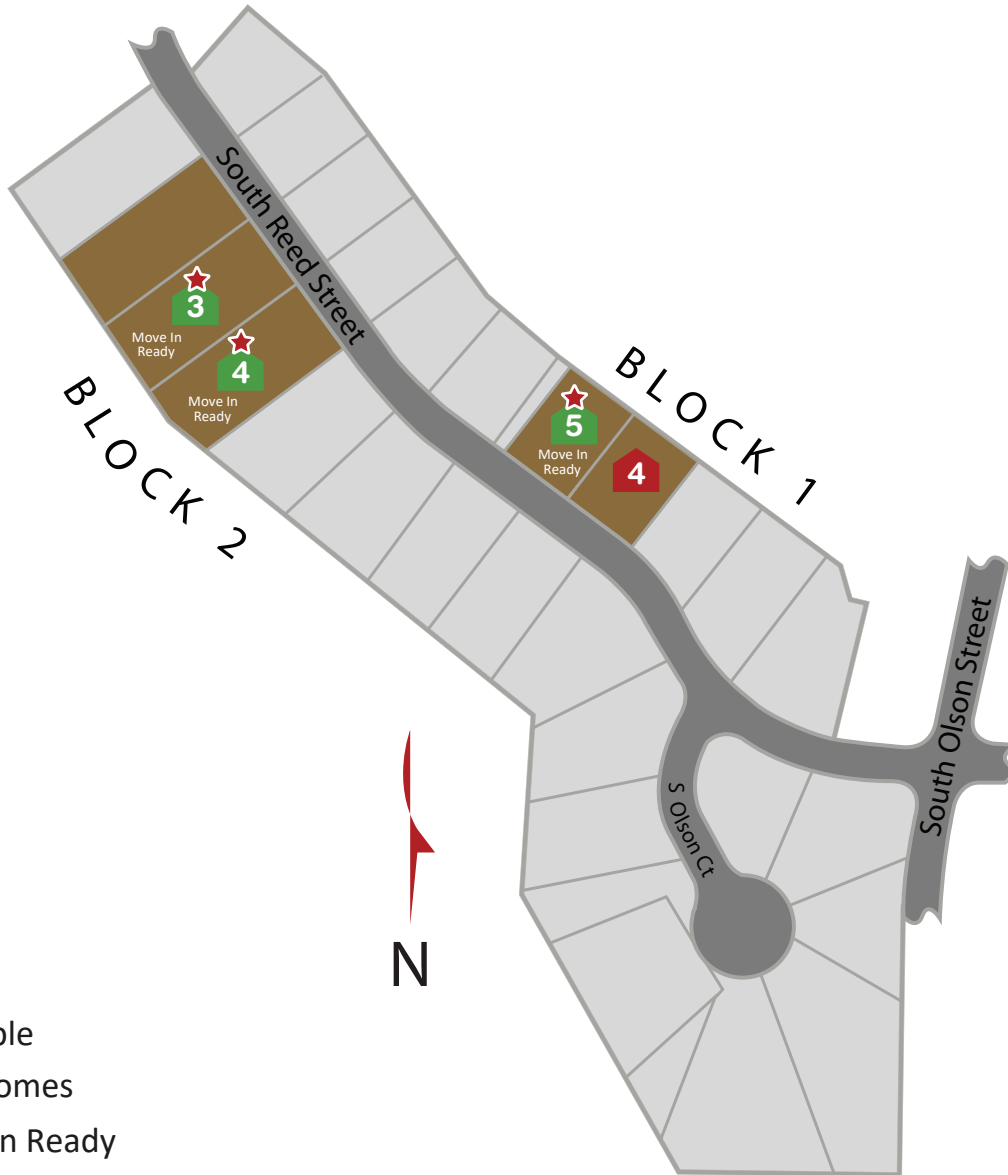

JK MONARCH
FINE HOMES

COMMUNITY PLAT MAP – SOUTH HILL ESTATES

-  Available
-  Sold Homes
-  Move In Ready

Document last updated: **June 17th, 2024**

MICHELLE BOUCHEY (509) 378-0695
eMail: michelle.b@c21-tc.com MLS#: 105190WA