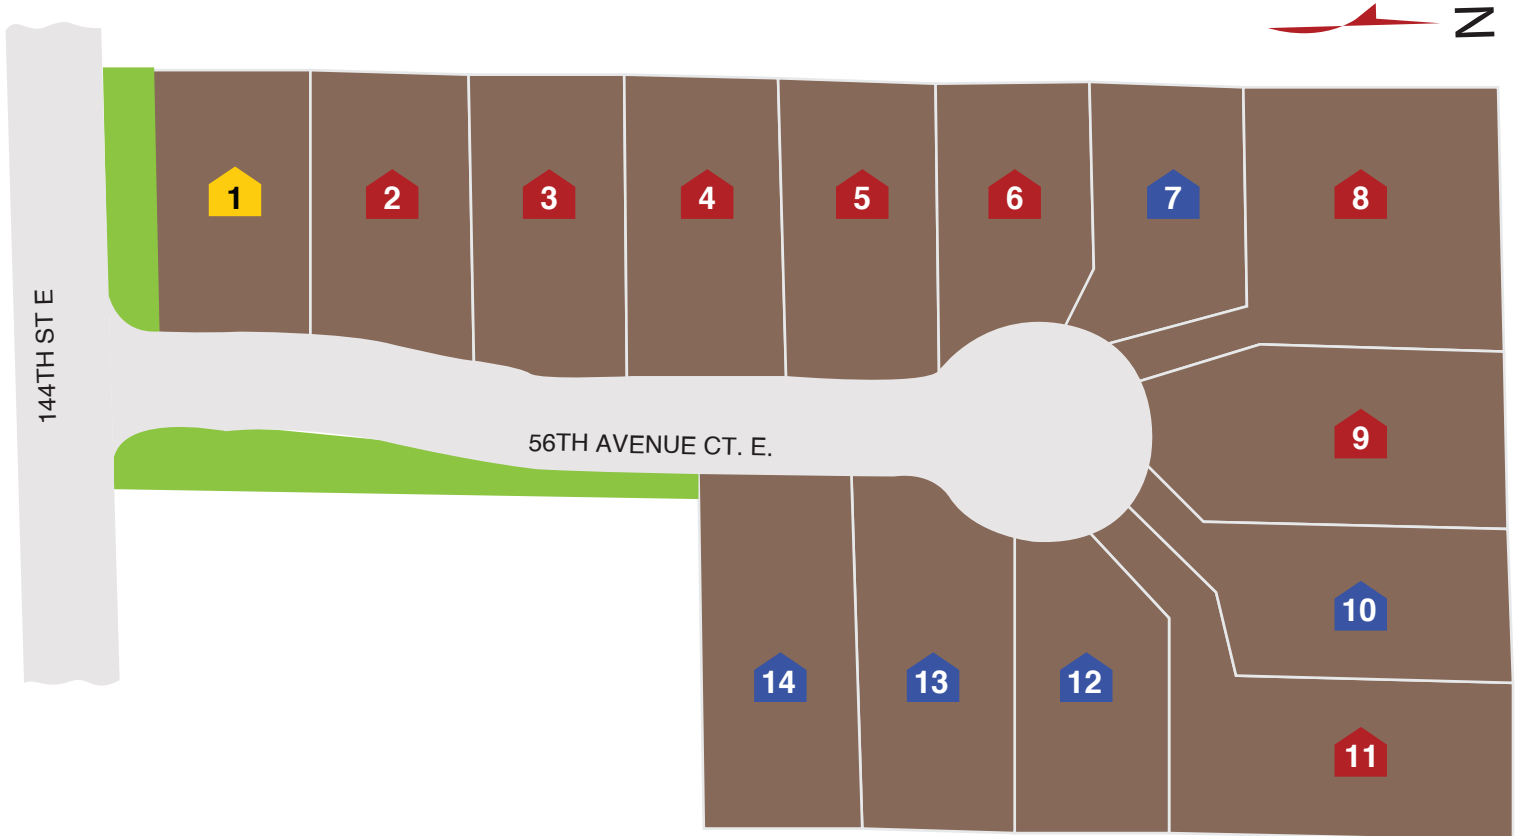

COMMUNITY PLAT MAP — BIRCH - PUYALLUP, WA

-  Available Under Construction/Permitting
-  Available Presales
-  Sold Homes
-  Model Home
-  Move In Ready

Birch Address: 5607 144th Street East Puyallup, WA 98373