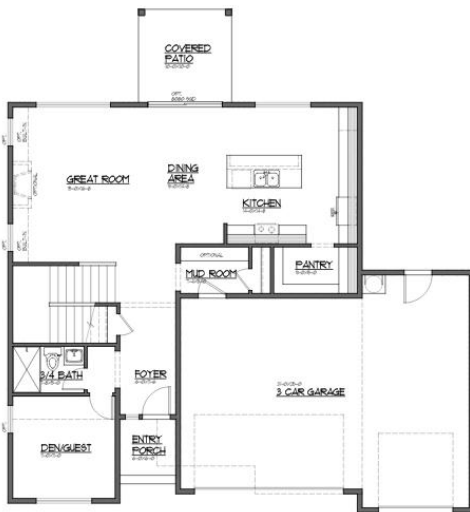

Model Upgrades!

JK MONARCH Birch #1

\$800,000.00

2490 A Elevation 3 Car Garage

14316 56TH AVE CT E Puyallup

MOVE IN
READY!

Interior
Fireplace
with shiplap
detail and
built in
cabinets

Butlery

Laundry
cabinets

Spa finishes
in primary
bath

This home
has many
model
upgrades!

Please
contact our
realtor for
more info!

Main Floor

Second Floor

Visit WWW.JKMonarch.com or Contact Us for more information.