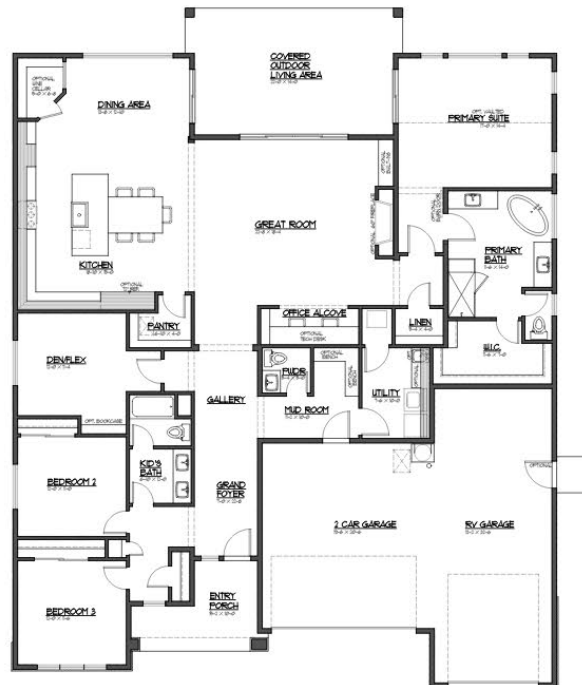

JK MONARCH

South Hill Estates 1-5

\$849,950.00

2850 Elevation C 2 Car + RV Garage
4865 S Reed St Kennewick

**MOVE IN
READY!**

RAMBLER

Visit WWW.JKMonarch.com or Contact Us for more information.

JK MONARCH
FINE HOMES

JK Monarch seeks to constantly improve our homes, and to that end we reserve the right to change features, brand names, dimensions, architectural details, and designs. This document is for illustrative purposes and drawings are not to scale. Finishes, styles, and amenities shown may not be included, even under signed contract.